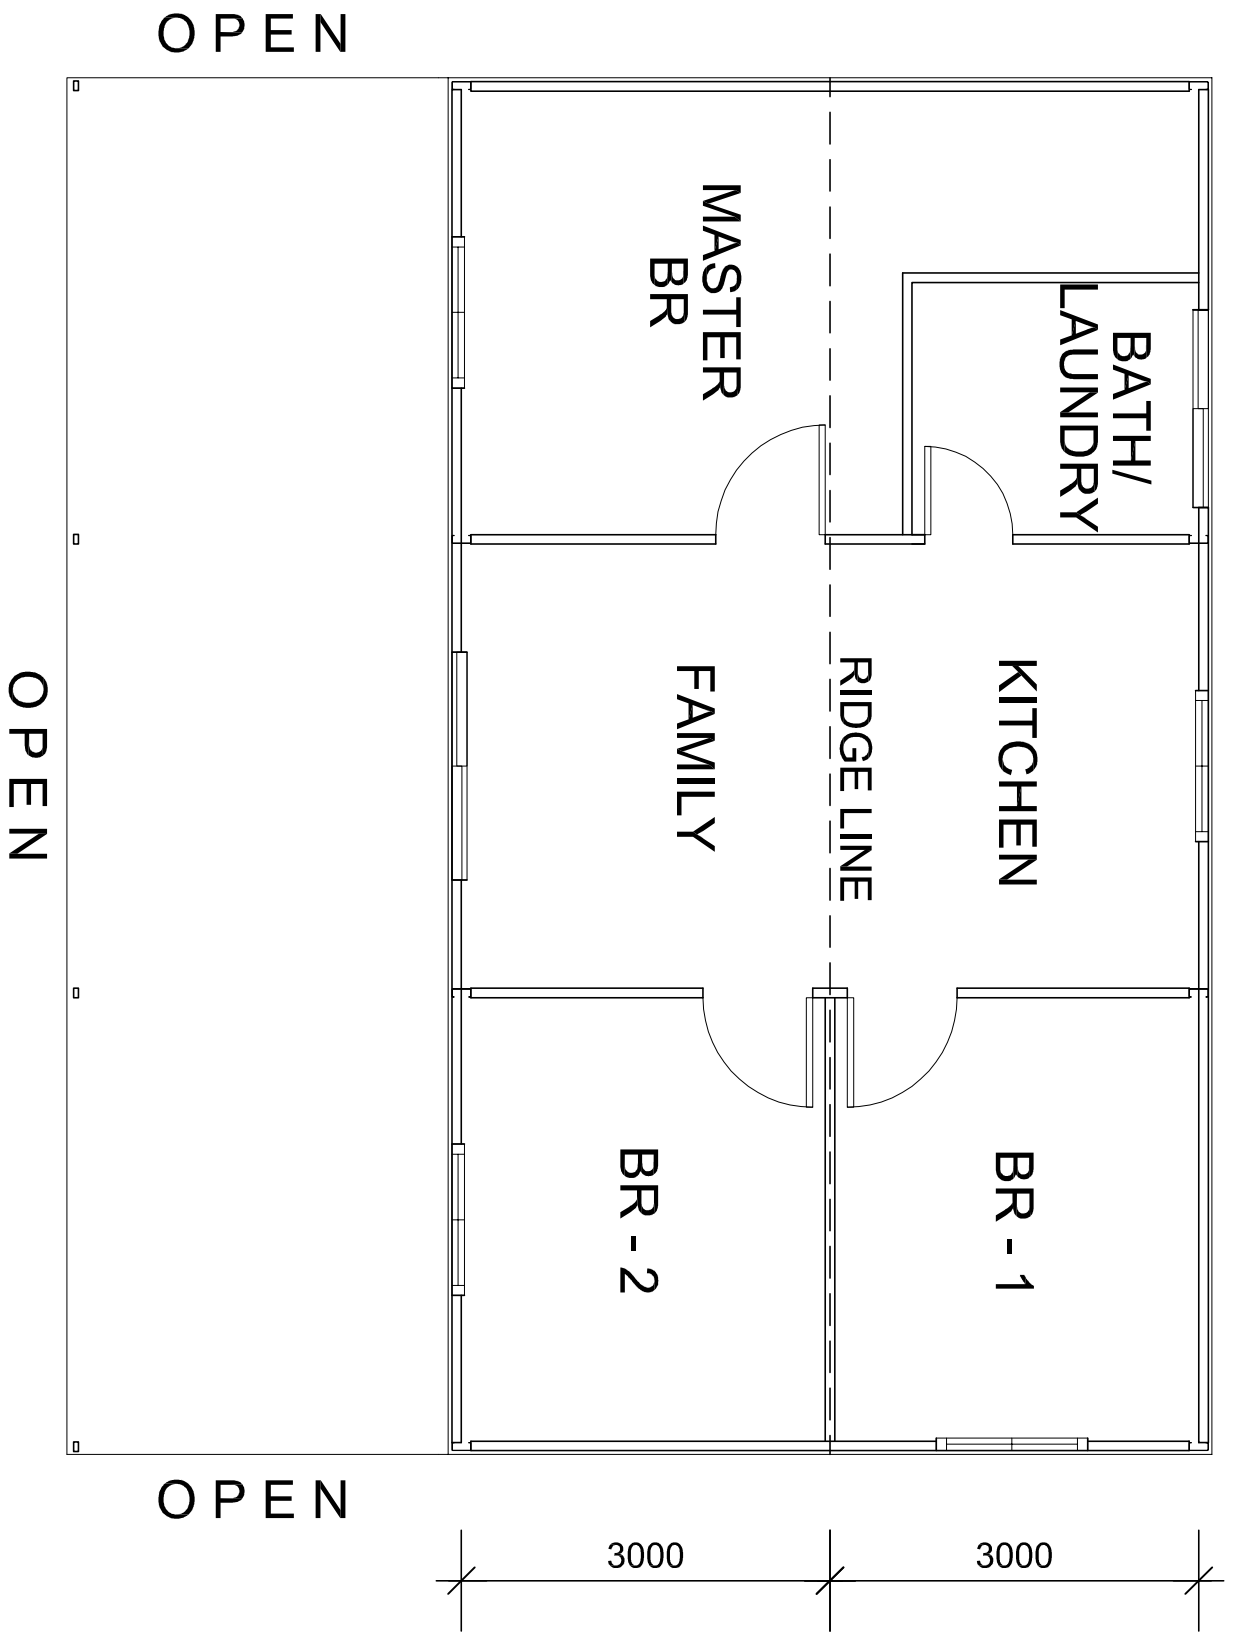

GARAGE WHOLESALERS
 15 HANSON STREET, MADDINGTON, WA 6109
 Ph: 9459 9655 Fax: 9493 4939

LAYOUT - A

REV. NO.	DETAILS

CLIENT :
ADDRESS:

SALESMAN:

DATE: 28/07/15

JOB NO.: GW-

TYPE OF SHED:
 FULLY ENCLOSED
 OPEN SIDED

SHEET: 1/1