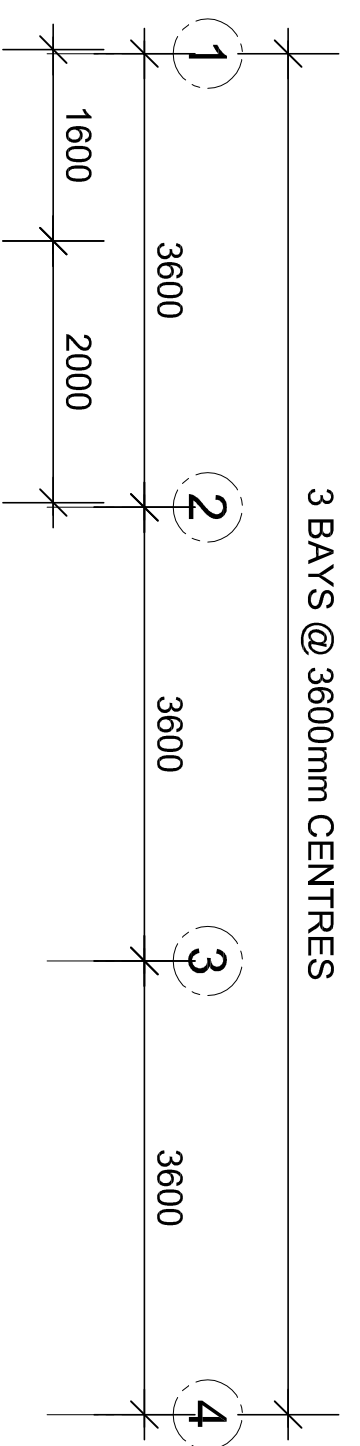

GARAGE WHOLESALERS
 15 HANSON STREET, MADDINGTON, WA 6109
 Ph: 9459 9655 Fax: 9493 4939

LAYOUT - A

REV. NO.	DETAILS

CLIENT :
ADDRESS:

SALESMAN:

DATE: 28/07/15

JOB NO.: GW-

TYPE OF SHED:
 FULLY ENCLOSED
 OPEN SIDED

SHEET: 1/1